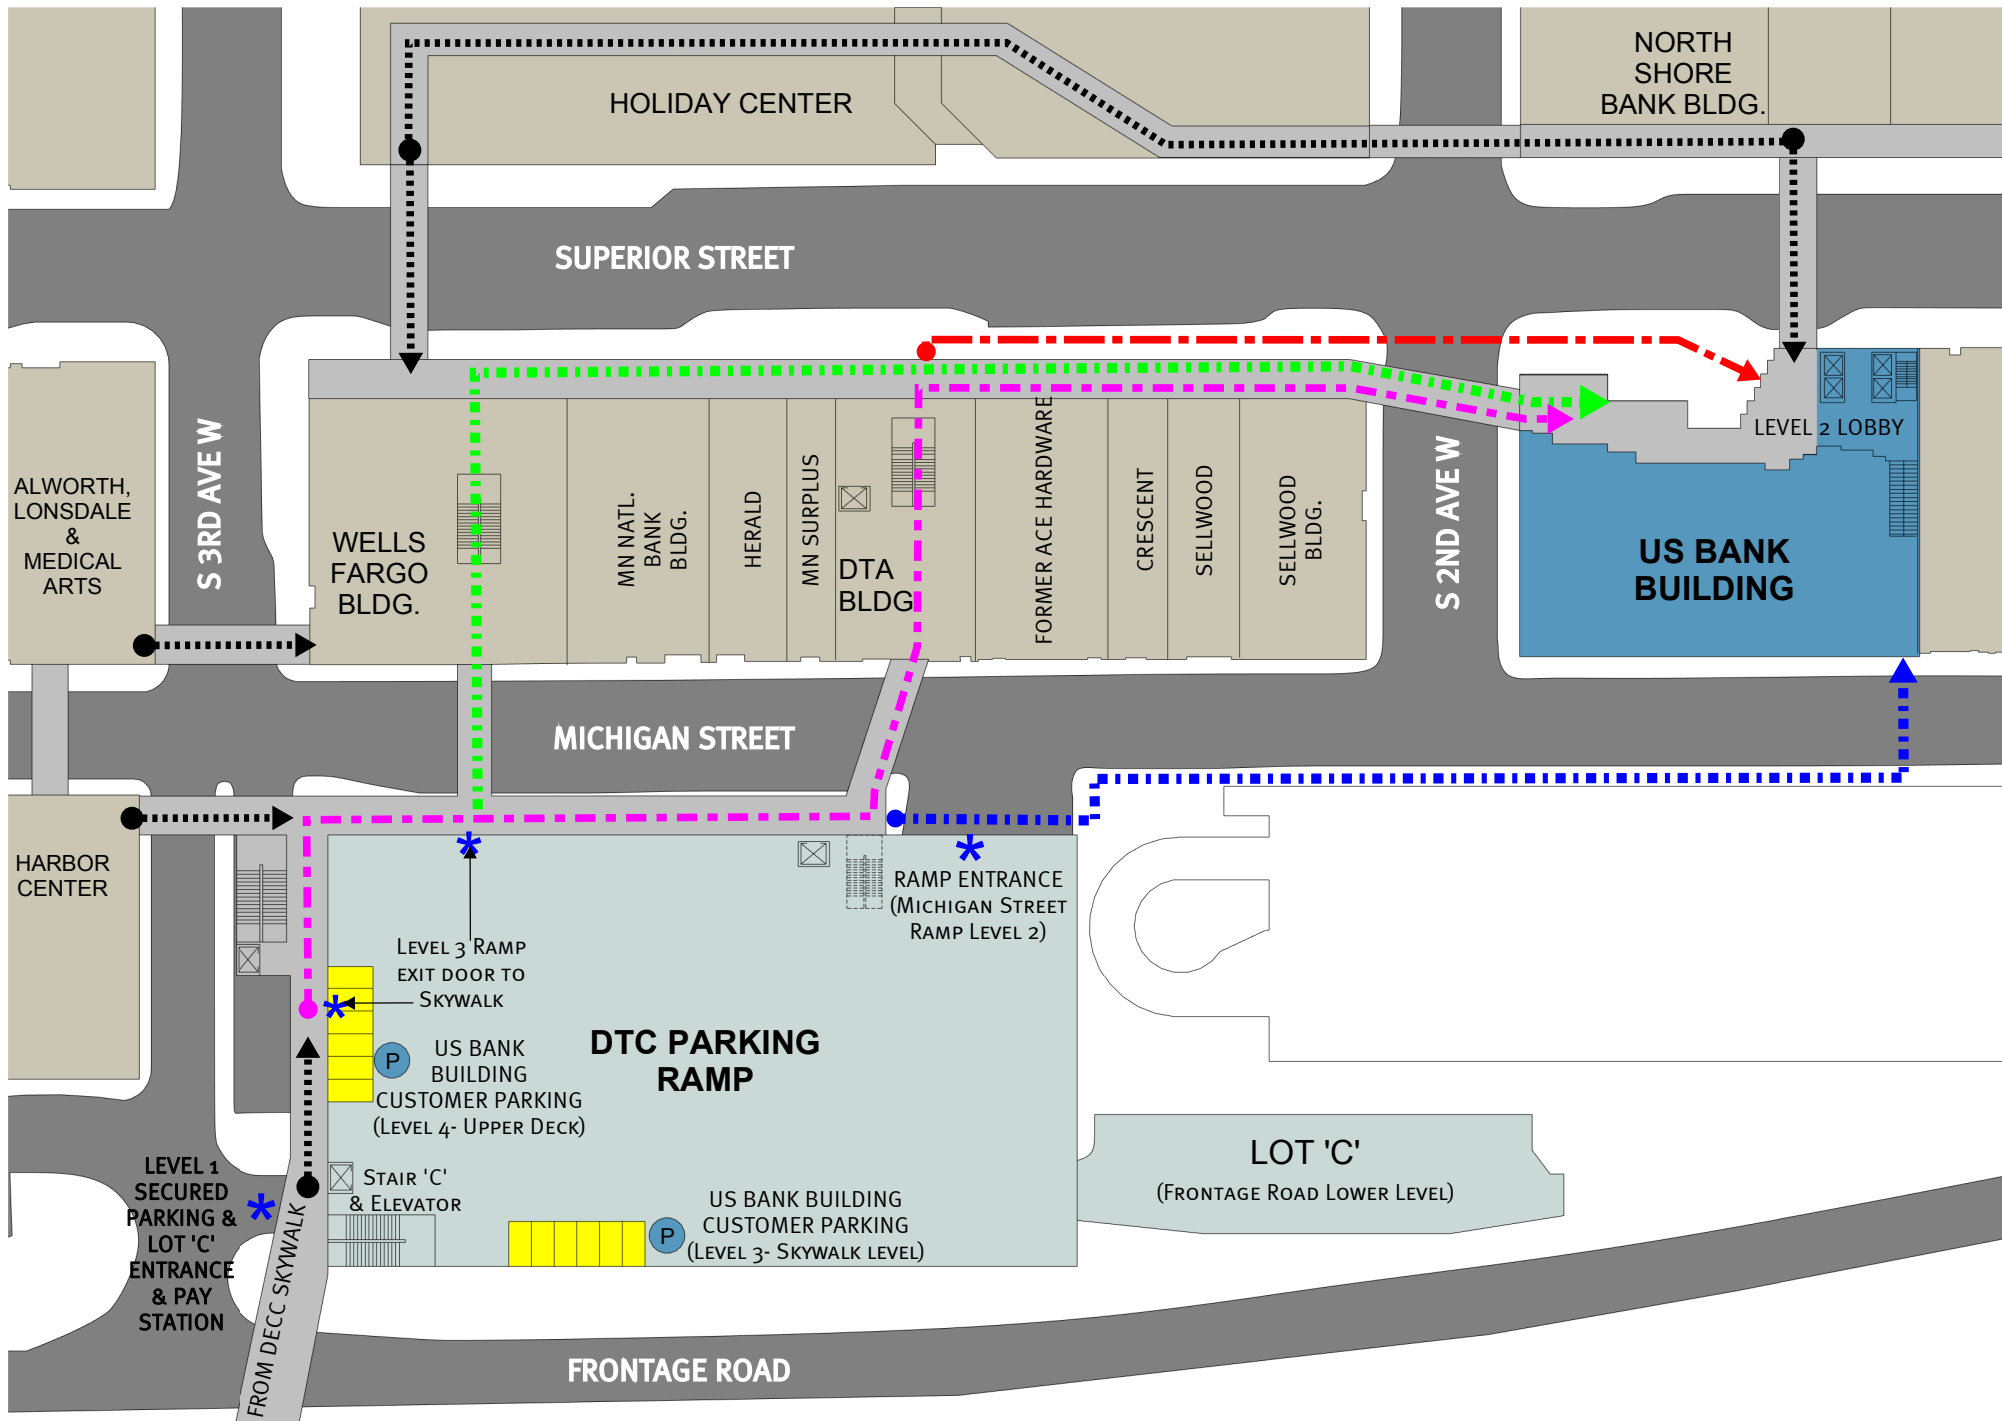

US BANK PARKING ACCESS MAP

SKYWALK ROUTES

SKYWALK ROUTE 1:
 FROM DTA PARKING RAMP,
 ACCESS SKYWALK ON LEVEL 3.
 CROSS MICHIGAN STREET TO
 DTA BUILDING. TAKE DTA BUILDING
 STAIRS OR ELEVATOR
 UP ONE LEVEL TO CONTINUE
 ON SKYWALK TO US BANK BUILDING
 LEVEL 2.

SKYWALK ROUTE 2:
 FROM DTA PARKING RAMP,
 ACCESS SKYWALK ON LEVEL 3.
 CROSS MICHIGAN STREET TO
 WELLS FARGO BUILDING.
 TAKE WELLS FARGO BUILDING
 ESCALATOR UP ONE LEVEL
 TO CONTINUE ON SKYWALK
 TO US BANK BUILDING LEVEL 2.

SKYWALK ROUTE 3:
 FROM DECC, MEDICAL ARTS BUILDING,
 HOLIDAY CENTER, HARBOR CENTER
 OR NORTH SHORE
 BANK BUILDING, CONTINUE ON
 SKYWALK TO NEAREST
 ROUTE 1 OR 2 PATH
 SHOWN.

STREET ROUTES

STREET ROUTE 1:
 EXIT PARKING RAMP ON MICHIGAN STREET.
 CROSS MICHIGAN STREET TO US BANK
 BUILDING LEVEL 1 ENTRANCE.

STREET ROUTE 2:
 EXIT DTA BUILDING ON SUPERIOR STREET
 LEVEL. CONTINUE ALONG SUPERIOR
 STREET TO US BANK BUILDING LEVEL
 1 LOBBY ENTRANCE.